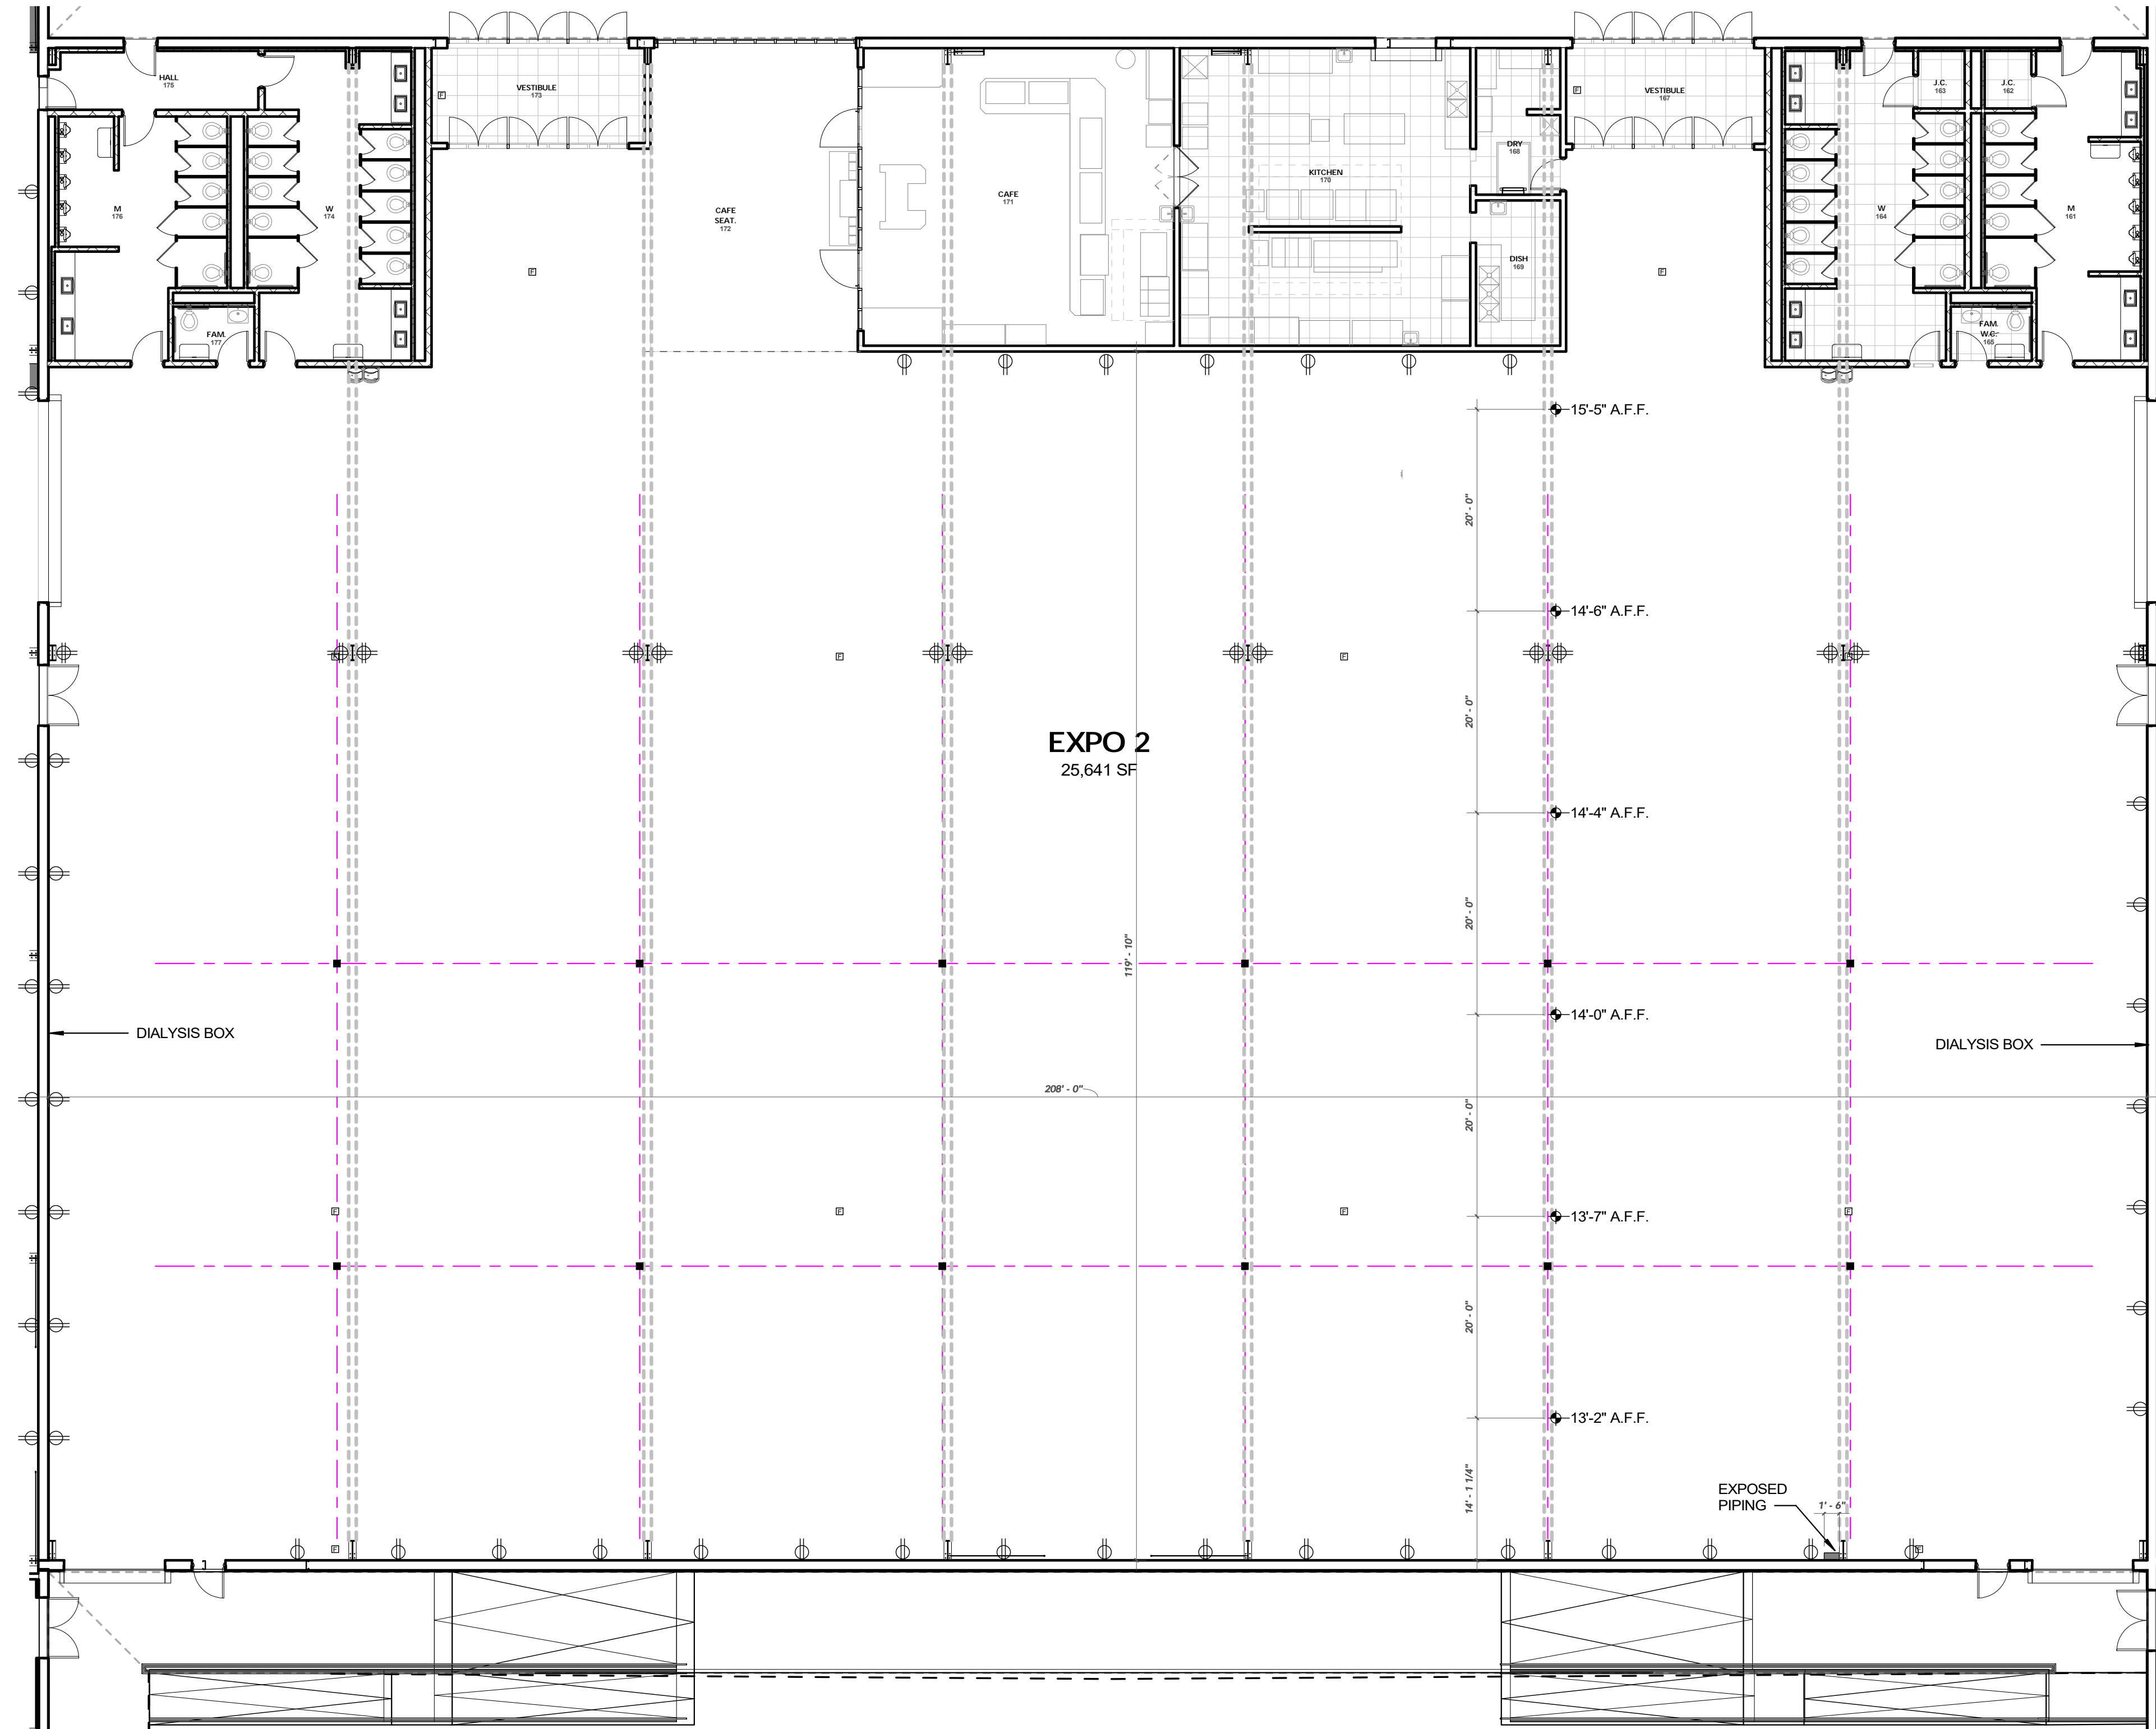

FAIRGROUNDS EXPO CENTER

625 Smith Avenue | Nashville TN | 37203

EXPO BUILDING 2 3/32" = 1'-0"