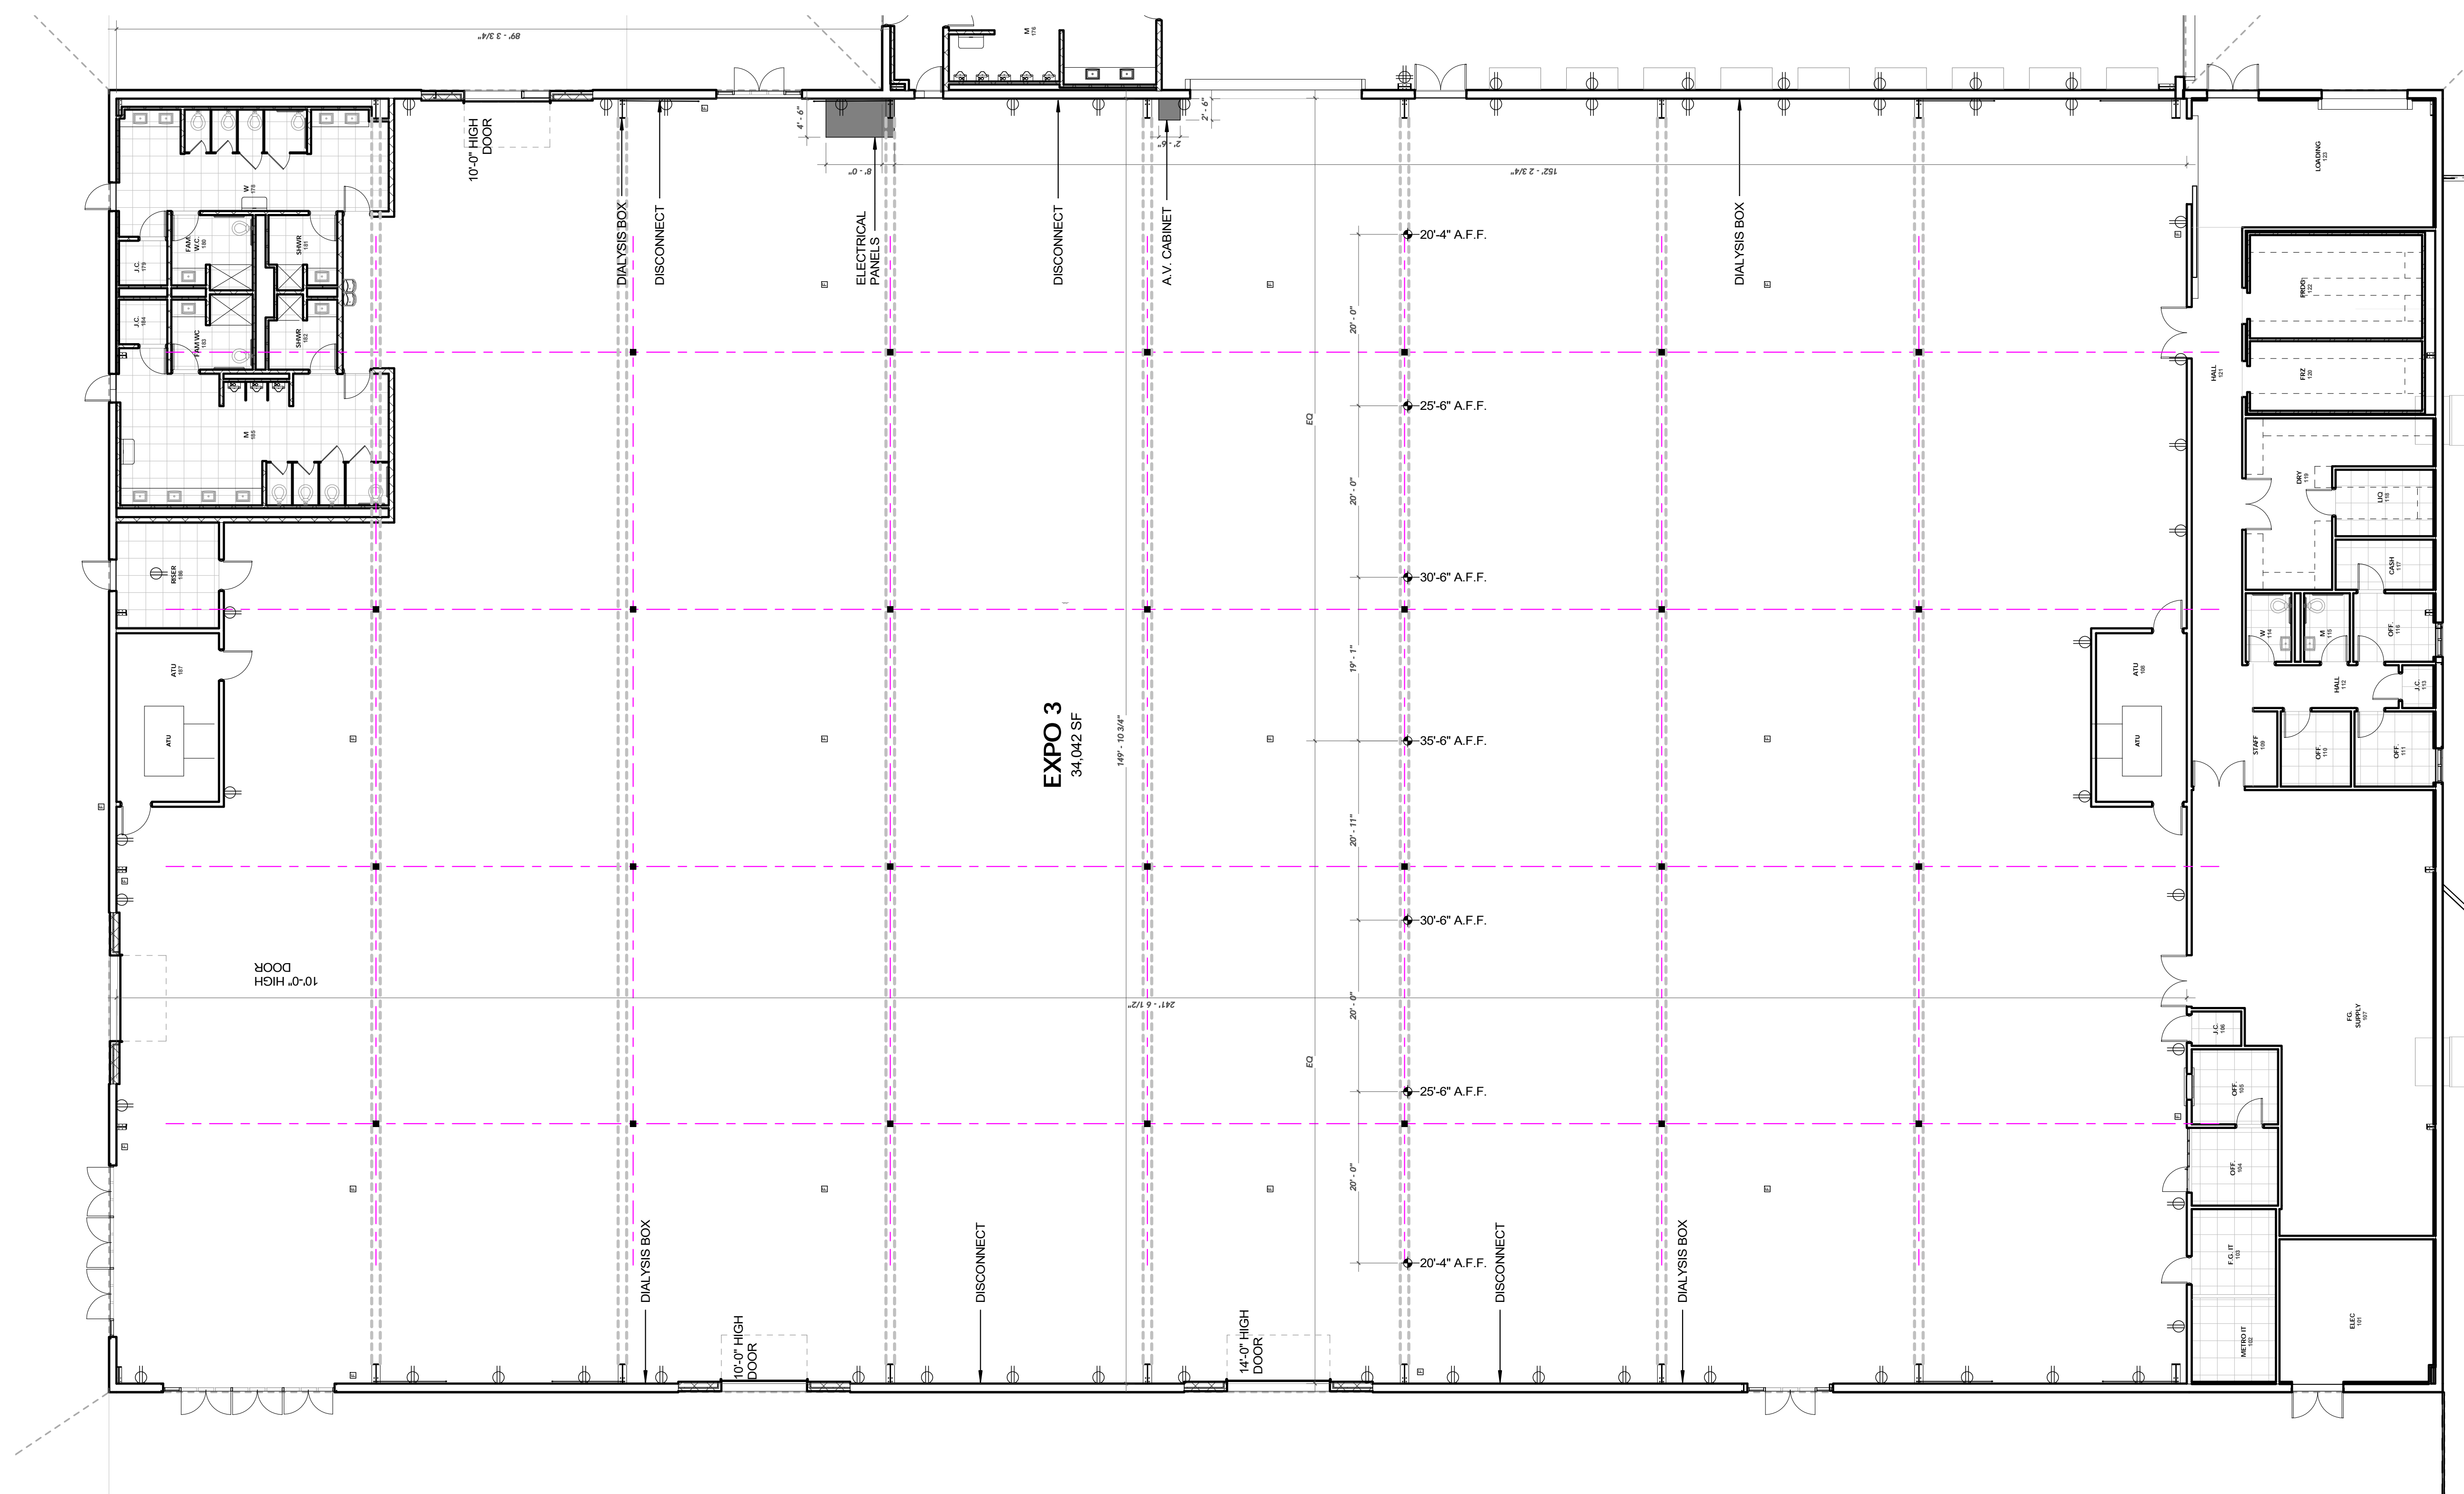

# FAIRGROUNDS EXPO CENTER

625 Smith Avenue | Nashville TN | 37203

EXPO BUILDING 3 3/32" = 1'-0"